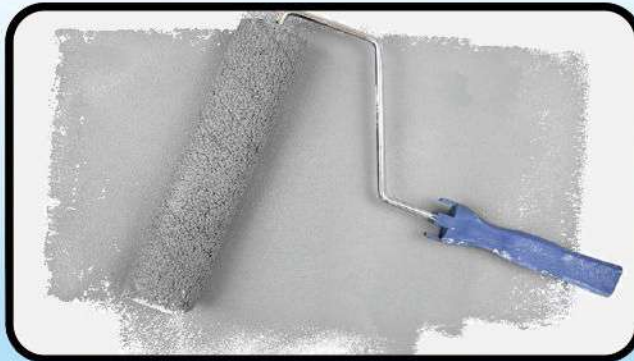

For optimal results, mix 01 liter of Ultra Max U.R.P. (Universal Repair Product) with twice the amount of cement and three times the amount of water. Apply the mixture with a brush, coating the surface twice. This solution effectively prevents leaks, fungus, papering, and minor cracks. One liter of Ultra Max U.R.P. covers an area of 50 square meters and is available in a convenient 20-liter packaging. In cases where sealing is excessive, U.R.P. is applied as a coating without mixing it with cement. U.R.P., in its full form, is a unique repairing product.